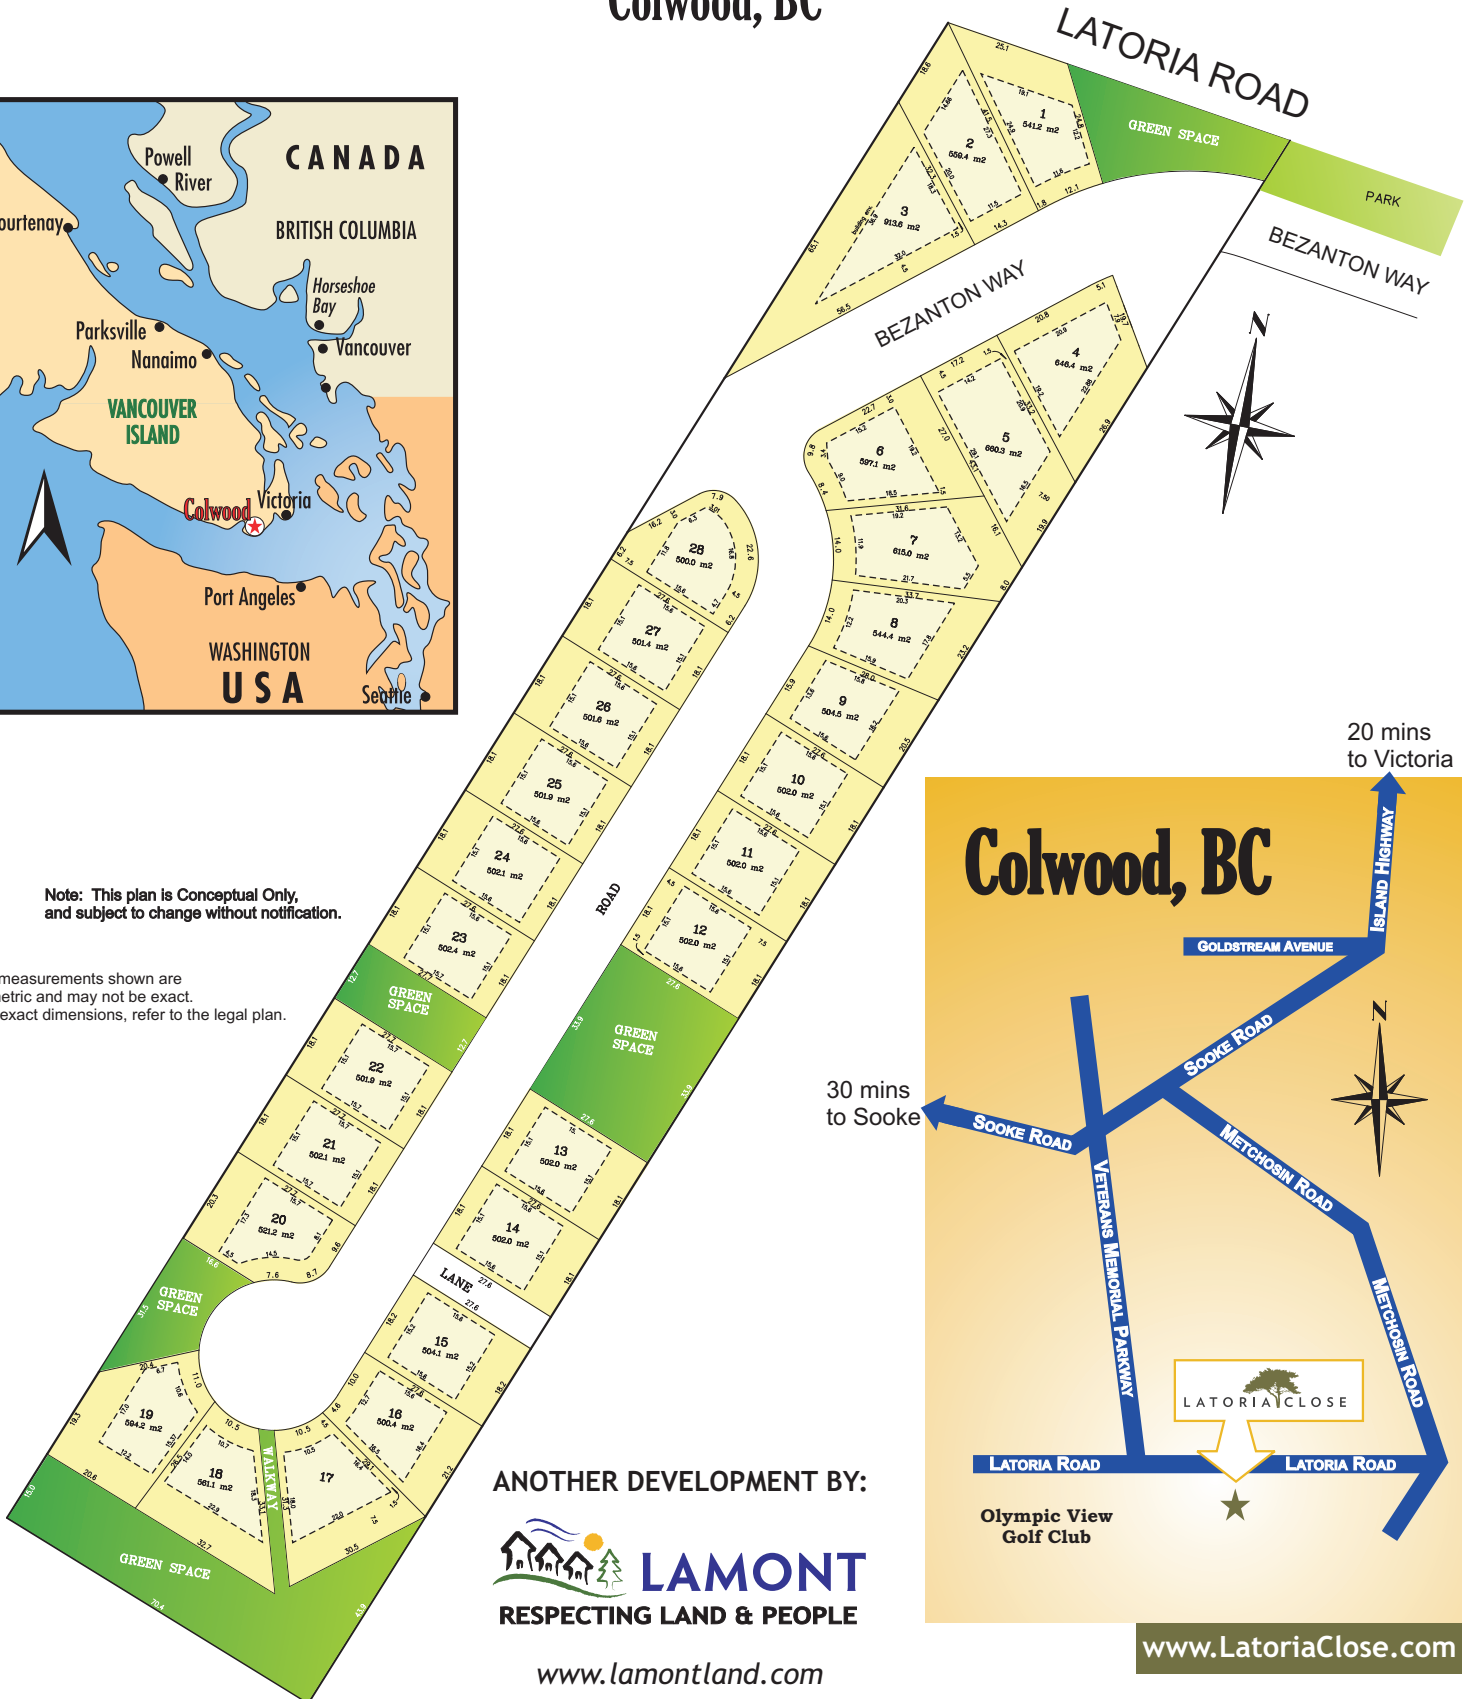

LATORIA CLOSE

Colwood, BC

Lot measurements shown are in metric and may not be exact. For exact dimensions, refer to the legal plan.

Note: This plan is Conceptual Only, and subject to change without notification.

ANOTHER DEVELOPMENT BY:
 **LAMONT**
RESPECTING LAND & PEOPLE

www.lamontland.com

www.LatoriaClose.com